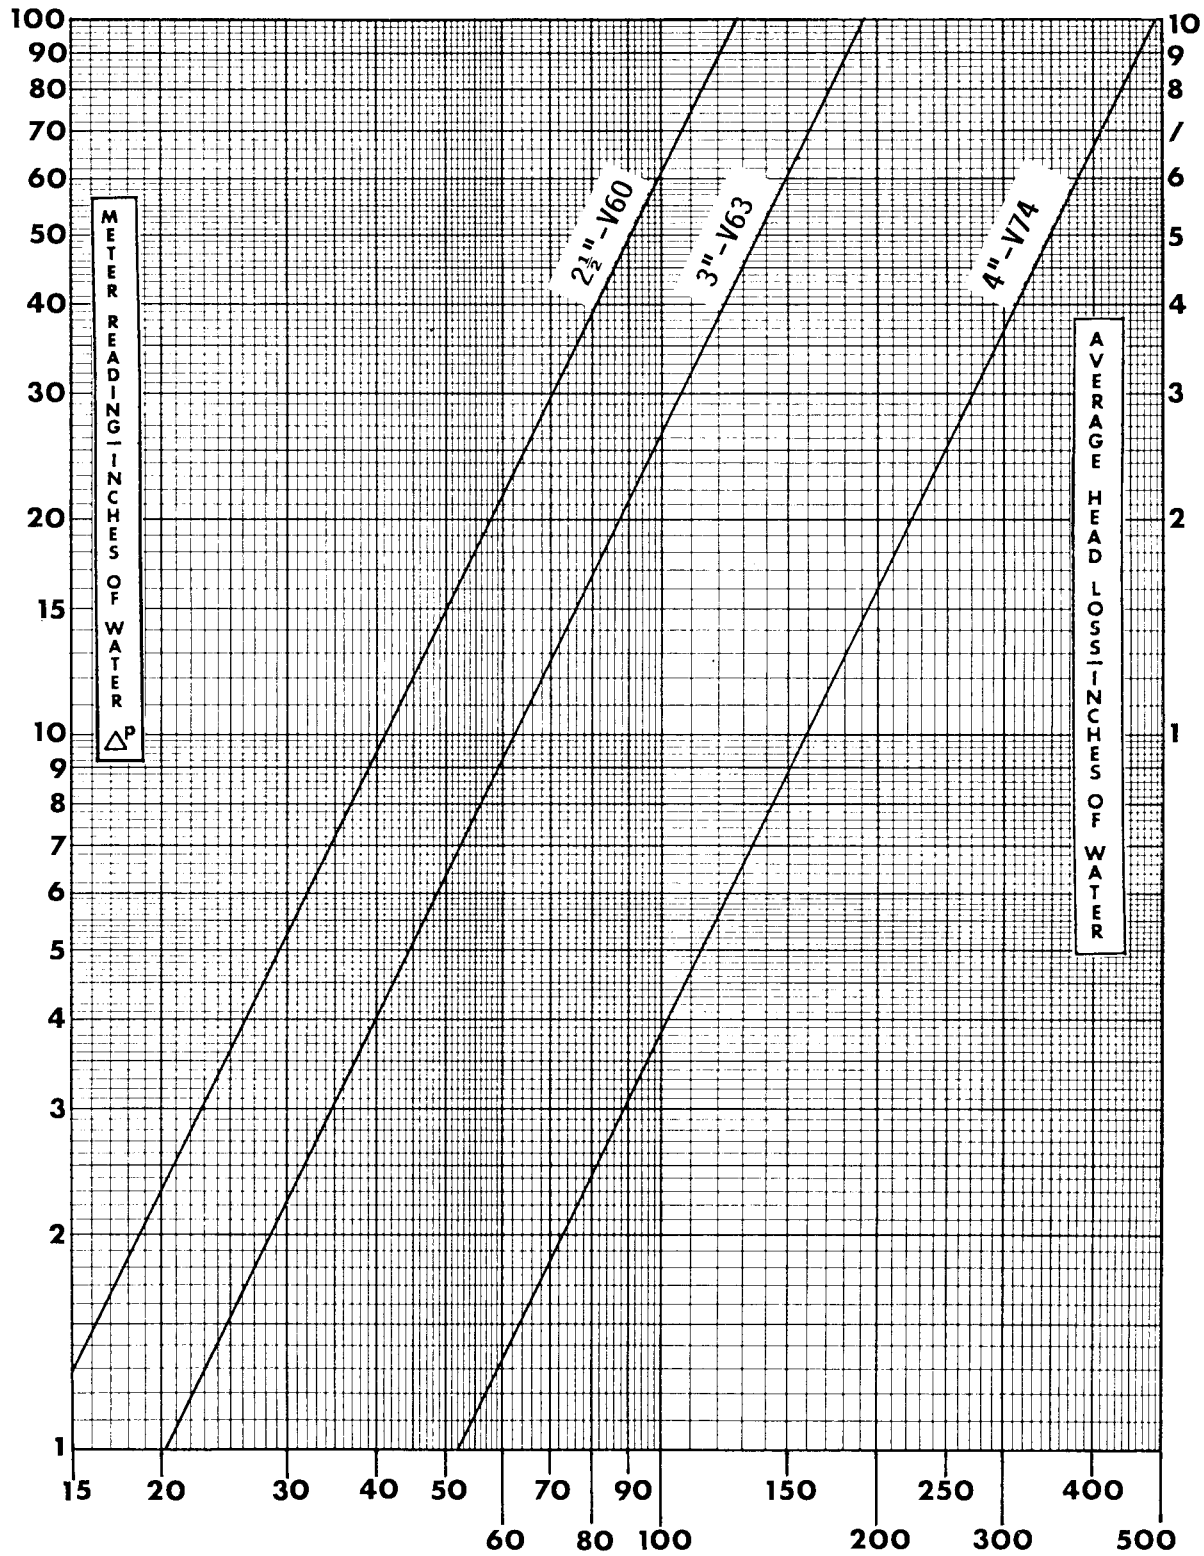

2½" - 4"

GERAND BALVALVE-VENTURI CURVES

- GPM Water -